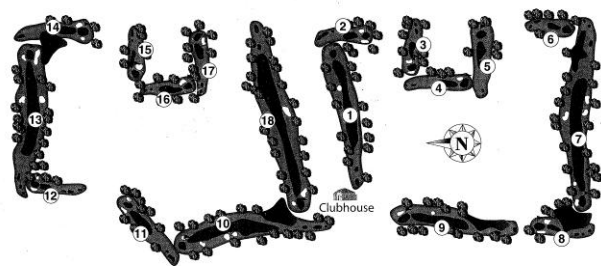

USGA RULES APPLY

- All lakes played as lateral water hazards.
- Out of bounds defined by white stakes and boundary lines.
- Rake sand bunkers, repair ball marks, and replace divots.
- Speed of play: In the interest of all, players should play ready golf. Hit when ready. SLOW PLAY WILL NOT BE TOLERATED.
- Golfers are responsible for damage done to residences.

**PALO VERDE
COUNTRY CLUB**

25630 Brentwood Drive ♦ Sun Lakes, Arizona 85248 ♦ (480) 895-0300

Greg Tokash - Head Golf Professional Arnold Morales - Golf Course Superintendent

HOLE	1	2	3	4	5	6	7	8	9	OUT	10	11	12	13	14	15	16	17	18	IN	TOT	HCP	NET	
Blue	59.7/96	354	133	122	145	162	100	494	147	295	1952	374	181	125	369	163	116	156	149	483	2116	4068		
White	59.3/92	338	133	122	145	133	100	432	126	295	1824	362	165	125	349	146	116	156	149	465	2033	3857		
<i>Men's Handicap</i>		4	14	16	12	8	18	2	10	6		1	9	17	5	7	15	11	13	3				
Par		4	3	3	3	3	3	5	3	4	31	4	3	3	4	3	3	3	5	31	62			
Red	57.9/90	312	93	90	98	120	74	432	102	247	1568	335	146	82	322	128	87	118	109	447	1774	3342		
<i>Ladies' Handicap</i>		4	14	10	16	8	18	2	12	6		1	9	17	5	7	15	11	13	3				

I
N
T
I
A
L

Scorer:

Attest:

Date: